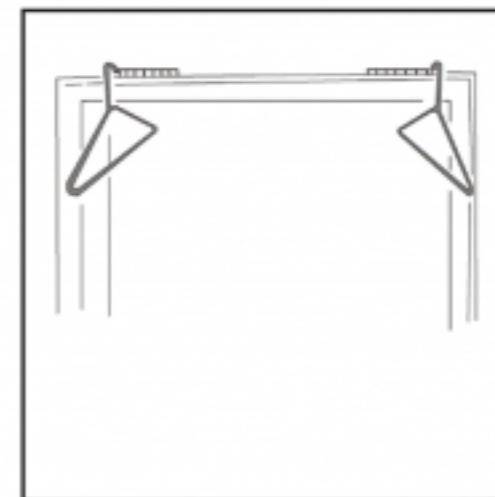

Clean the area where you wish to place the HangerStation with a moist towelette

Peel off the adhesive strip from the back of the HangerStation

DO NOT place your HangerStation at the end or edge of the door frame

MAKE SURE you place the HangerStation inside the doorway area

Set HangerStation on the doorframe, then press **FIRMLY** against the wall

An example of two HangerStations on the door

An example of four HangerStations on the door